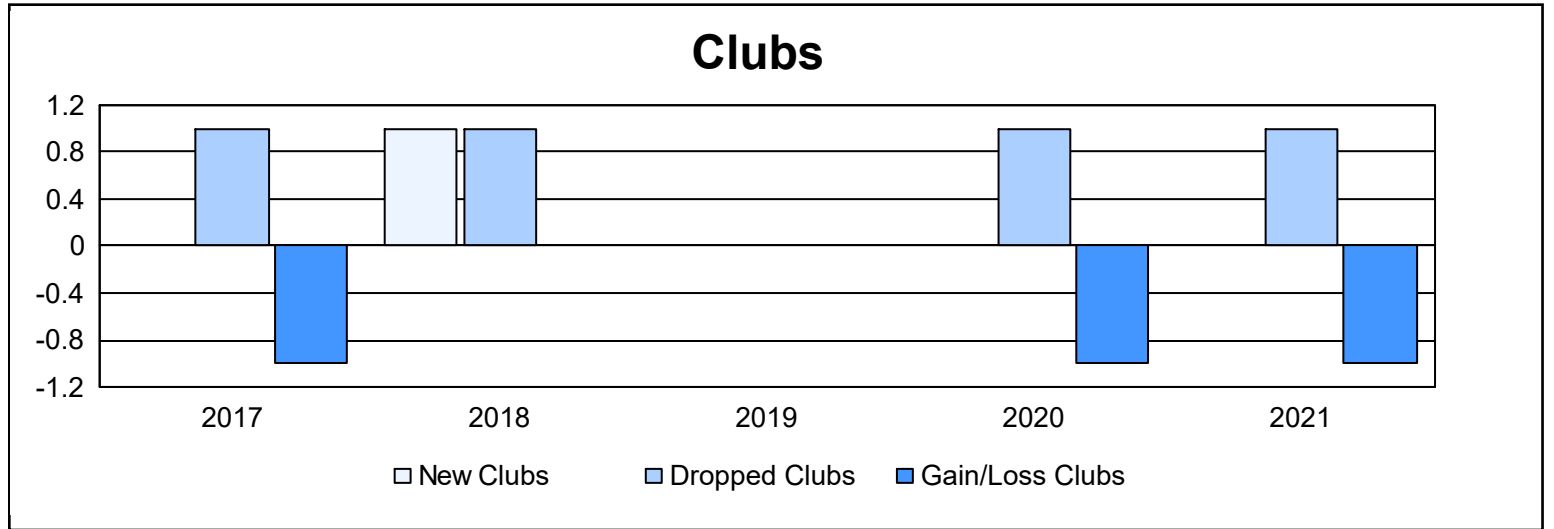

Year	New Clubs	Dropped Clubs	Gain/ Loss Clubs	New Members	Charter Members	Reinstate Members	Transfer Members	Total Member Added	Total Members Dropped	Gain/ Loss Members
2016-2017	0	1	-1	240	0	15	3	258	334	-76
2017-2018	1	1	0	254	29	2	2	287	336	-49
2018-2019	0	0	0	224	0	2	1	227	455	-228
2019-2020	0	1	-1	207	0	3	2	212	341	-129
2020-2021	0	1	-1	149	0	1	2	152	238	-86
<b>Average</b>	<b>0</b>	<b>1</b>	<b>-1</b>	<b>215</b>	<b>6</b>	<b>5</b>	<b>2</b>	<b>227</b>	<b>341</b>	<b>-114</b>

### Membership Composition June 2021 Cumulative