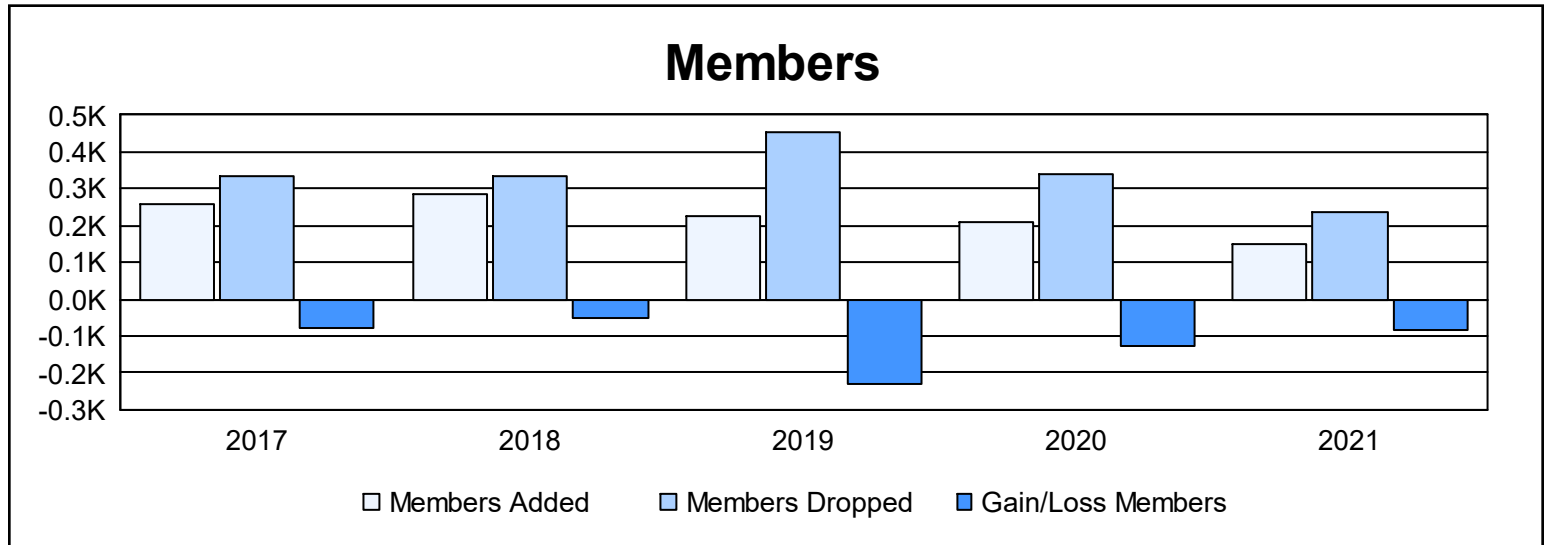

Year	New Clubs	Dropped Clubs	Gain/ Loss Clubs	New Members	Charter Members	Reinstate Members	Transfer Members	Total Member Added	Total Members Dropped	Gain/ Loss Members
2016-2017	0	1	-1	240	0	15	3	258	334	-76
2017-2018	1	1	0	254	29	2	2	287	336	-49
2018-2019	0	0	0	224	0	2	1	227	455	-228
2019-2020	0	1	-1	207	0	3	2	212	341	-129
2020-2021	0	1	-1	149	0	1	2	152	238	-86
<b>Average</b>	<b>0</b>	<b>1</b>	<b>-1</b>	<b>215</b>	<b>6</b>	<b>5</b>	<b>2</b>	<b>227</b>	<b>341</b>	<b>-114</b>

### Membership Composition June 2021 Cumulative